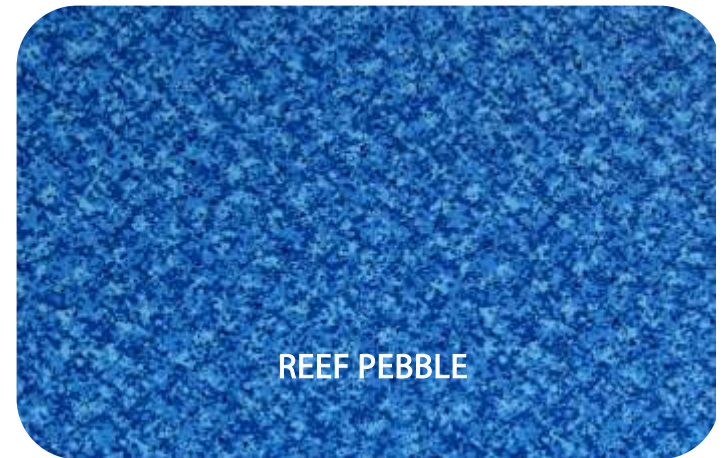

**AQUALUX**™  
Pool Finish

**2018 -19 COLOUR RANGE**  
Released September 2018

PACIFIC

MAUI

REEF PEBBLE

PANAMA

COSTA RICA

ANTIQUE