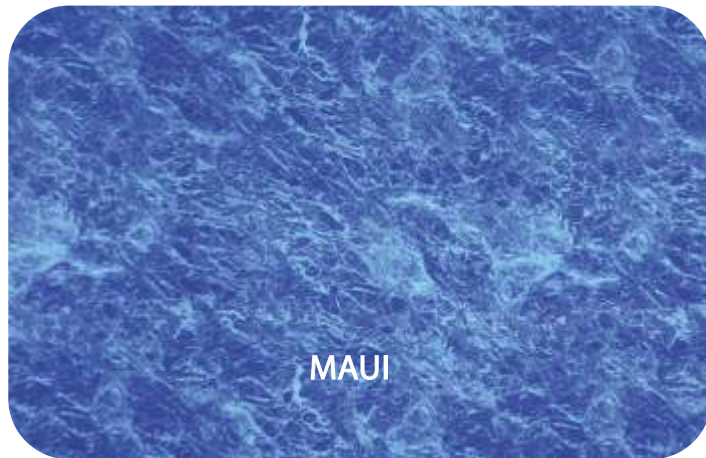

**AQUALUX**™  
Pool Finish

**2018 -19 COLOUR RANGE**  
Released September 2018

PACIFIC

MAUI

REEF PEBBLE

PANAMA

COSTA RICA

ANTIQUE