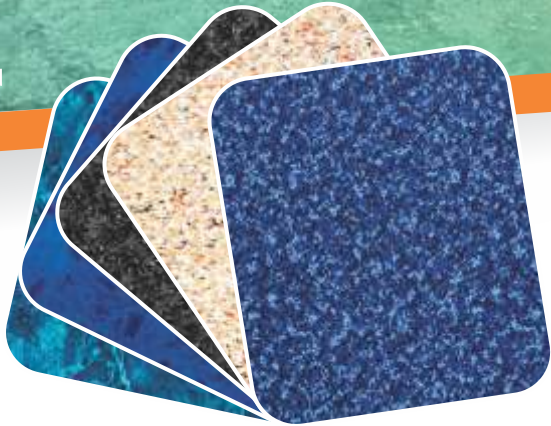

**AQUALUX**™  
Pool Finish

**2018 -19 COLOUR RANGE**  
Released September 2018

PACIFIC

MAUI

REEF PEBBLE

PANAMA

COSTA RICA

ANTIQUE

CASABLANCA

BAHAMA

MARQUIS

Note: Patterns are not shown at actual size. Product samples are available from your installer. For pool photos, visit [aqualuxpool.com.au](http://aqualuxpool.com.au) or connect with us on Facebook/AqualuxPool