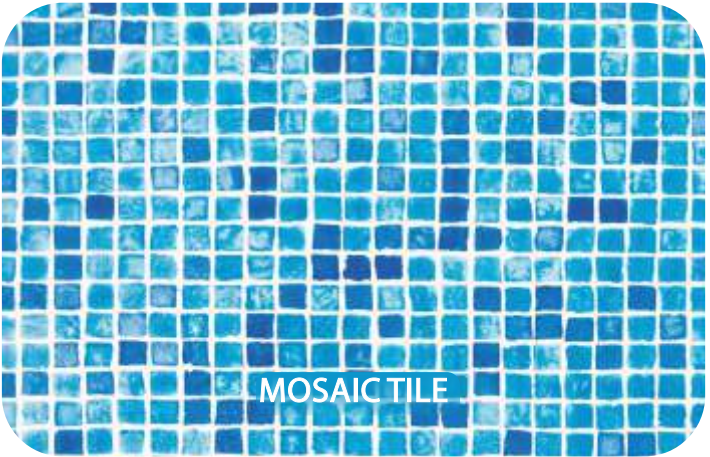

**AQUALUX**™  
Pool Finish

**2018 -19 COLOUR RANGE**  
Released September 2018

PACIFIC

MAUI

REEF PEBBLE

PANAMA

COSTA RICA

ANTIQUE

CASABLANCA

BAHAMA

MARQUIS

Note: Patterns are not shown at actual size. Product samples are available from your installer. For pool photos, visit [aqualuxpool.com.au](http://aqualuxpool.com.au) or connect with us on Facebook/AqualuxPool