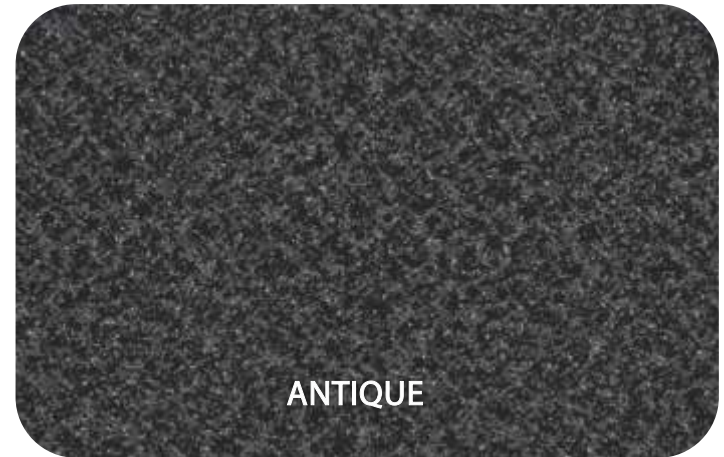

**AQUALUX**™  
Pool Finish

**2018 -19 COLOUR RANGE**  
Released September 2018

PACIFIC

MAUI

REEF PEBBLE

PANAMA

COSTA RICA

ANTIQUE