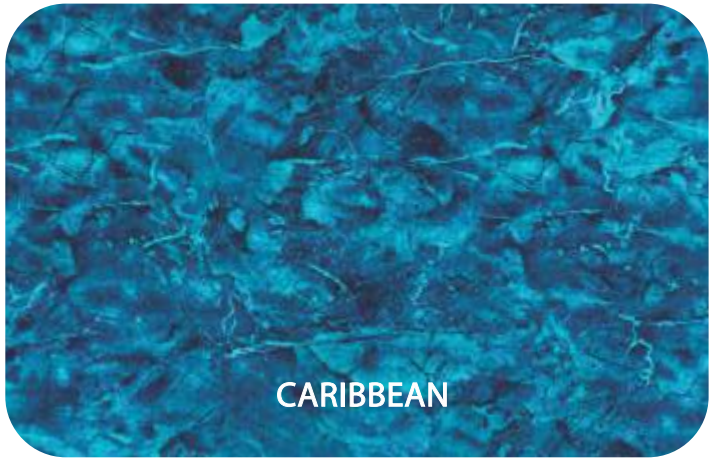

**AQUALUX**™  
Pool Finish

**2018 -19 COLOUR RANGE**  
Released September 2018

PACIFIC

MAUI

REEF PEBBLE

PANAMA

COSTA RICA

ANTIQUE